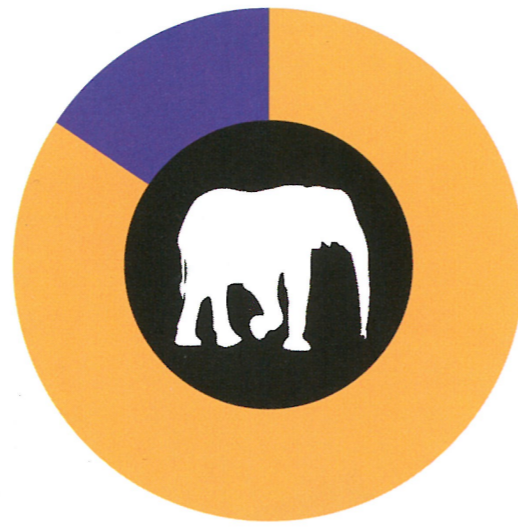

cat 13 hours of sleep

squirrel 15 hours of sleep

python 18 hours of sleep

20 hours of sleep

How many hours in a 24-hour day do animals sleep?

2½ hours of sleep

elephant 3½ hours of sleep

human 8 hours of sleep