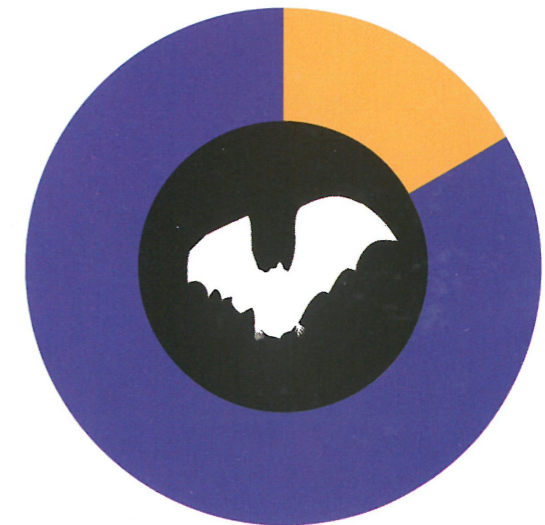

elephant 3½ hours of sleep

human 8 hours of sleep

dog 10½ hours of sleep

cat 13 hours of sleep

squirrel 15 hours of sleep

python 18 hours of sleep

brown bat 20 hours of sleep

SLEEP

Sweet dreams

Most animals sleep, or seem to. It's difficult to tell if a worm or other simple animal is sleeping, but we do know that all mammals and most reptiles sleep, and possibly dream.

Giraffes, horses, and many other grazing animals often sleep standing up. This helps them escape or defend themselves if danger threatens. Bats sleep upside down, a position that allows them to take flight by simply letting go.