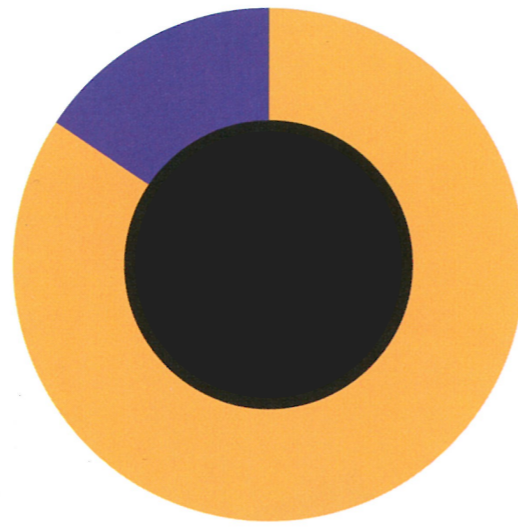

18 hours of sleep

20 hours of sleep

How many hours in a 24-hour day do animals sleep?

2½ hours of sleep

3½ hours of sleep

human 8 hours of sleep

dog 10½ hours of sleep

cat 13 hours of sleep