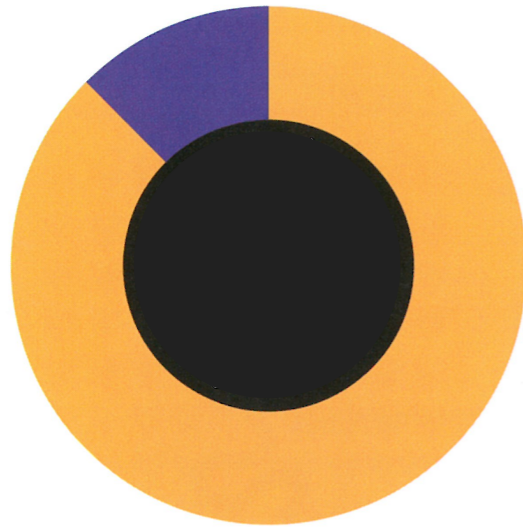

dog 10½ hours of sleep

cat 13 hours of sleep

squirrel 15 hours of sleep

python 18 hours of sleep

brown bat 20 hours of sleep

How many hours in a 24-hour day do animals sleep?

2½ hours of sleep

3½ hours of sleep