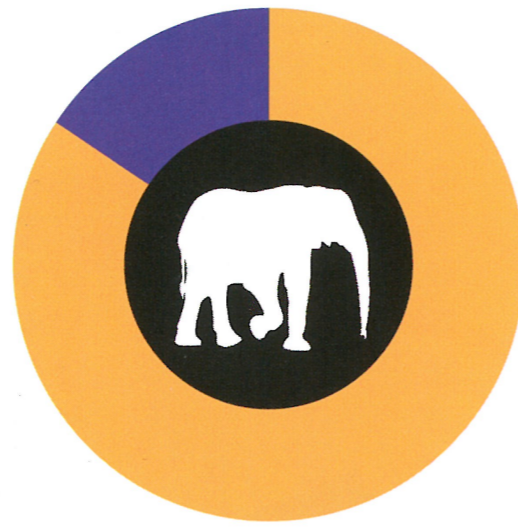

dog 10½ hours of sleep

cat 13 hours of sleep

squirrel 15 hours of sleep

python 18 hours of sleep

brown bat 20 hours of sleep

How many hours in a 24-hour day do animals sleep?

2½ hours of sleep

3½ hours of sleep