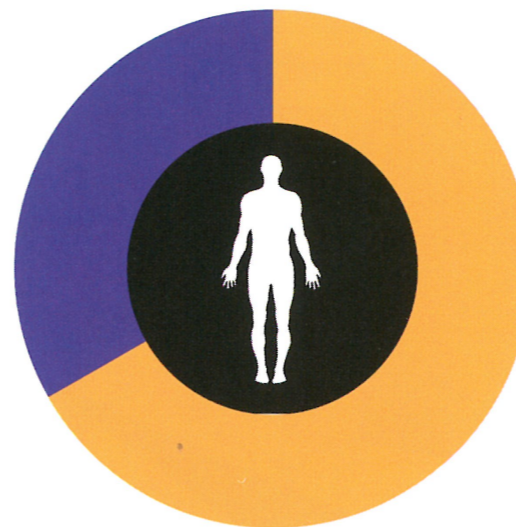

human 8 hours of sleep