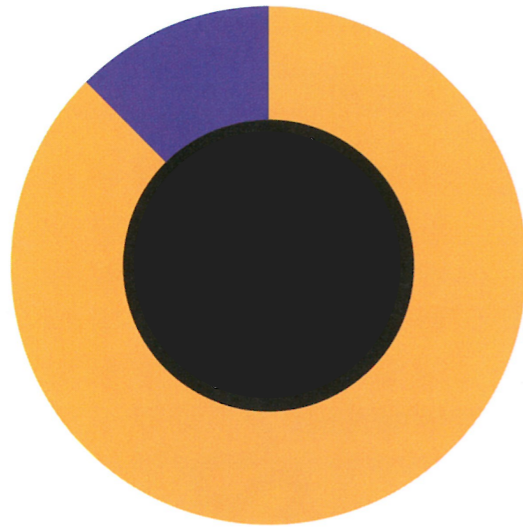

cat 13 hours of sleep

squirrel 15 hours of sleep

python 18 hours of sleep

20 hours of sleep

How many hours in a 24-hour day do animals sleep?

2½ hours of sleep

elephant 3½ hours of sleep

human 8 hours of sleep