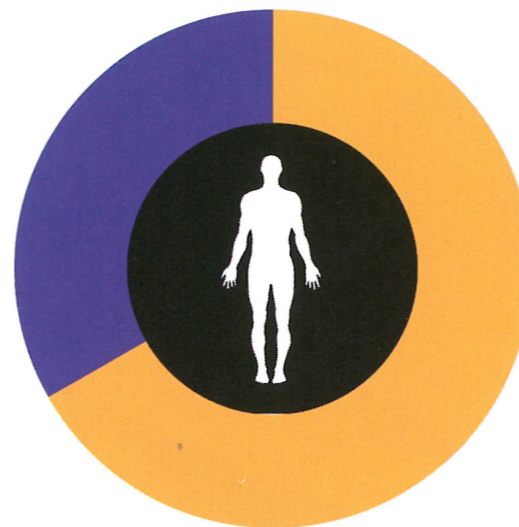

20 hours of sleep

How many hours in a 24-hour day do animals sleep?

2½ hours of sleep

3½ hours of sleep

human 8 hours of sleep

dog 10½ hours of sleep

cat 13 hours of sleep

15 hours of sleep