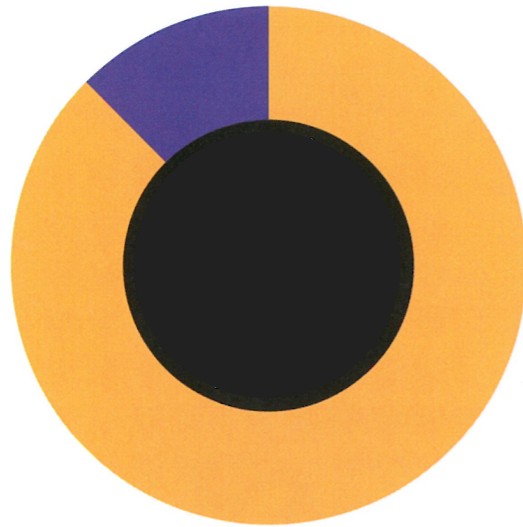

squirrel 15 hours of sleep

18 hours of sleep

20 hours of sleep

How many hours in a 24-hour day do animals sleep?

2½ hours of sleep

3½ hours of sleep

human 8 hours of sleep

dog 10½ hours of sleep