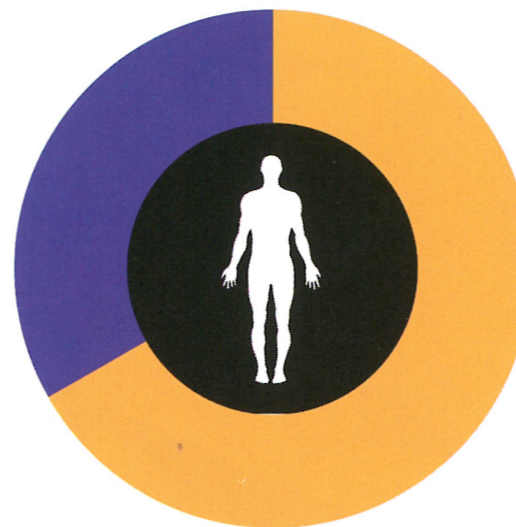

dog 10½ hours of sleep

cat 13 hours of sleep

squirrel 15 hours of sleep

python 18 hours of sleep

brown bat 20 hours of sleep

How many hours in a 24-hour day do animals sleep?

2½ hours of sleep

3½ hours of sleep