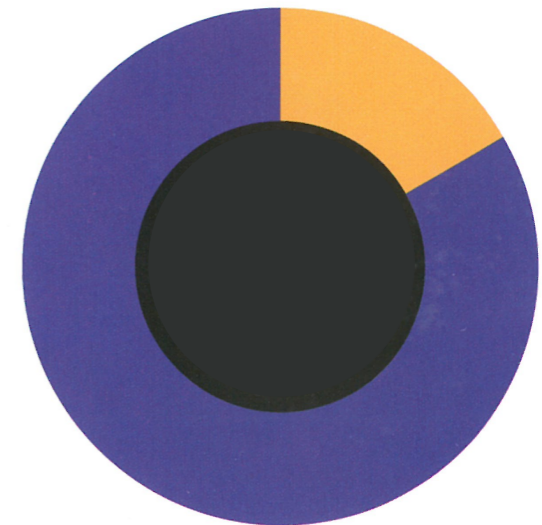

20 hours of sleep