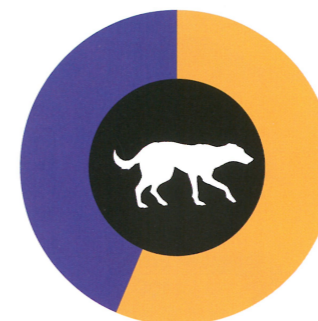

dog 10½ hours of sleep