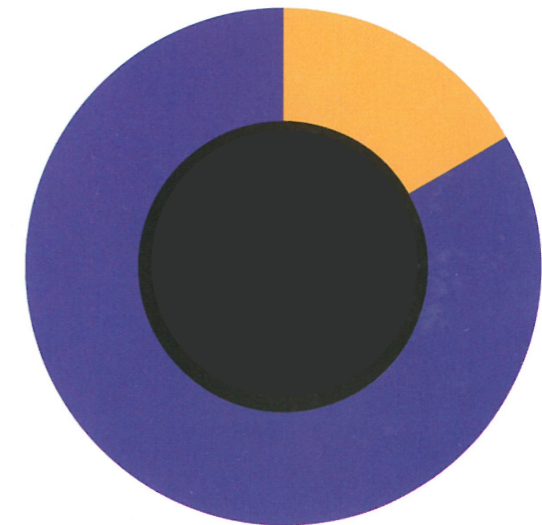

How many hours in a 24-hour day do animals sleep?

2½ hours of sleep

3½ hours of sleep

human 8 hours of sleep

dog 10½ hours of sleep

13 hours of sleep

15 hours of sleep

18 hours of sleep