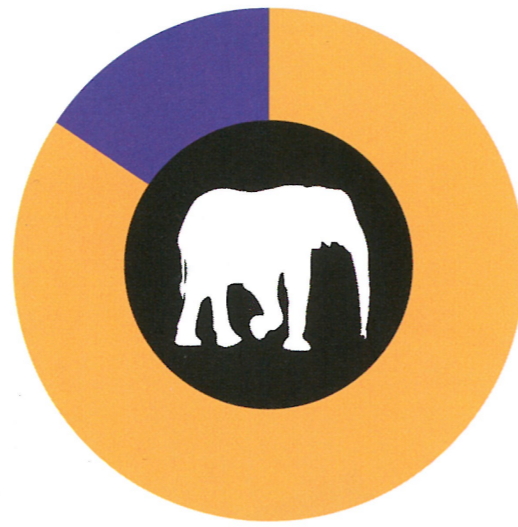

human 8 hours of sleep

dog 10½ hours of sleep

cat 13 hours of sleep

squirrel 15 hours of sleep

python 18 hours of sleep

brown bat 20 hours of sleep

How many hours in a 24-hour day do animals sleep?

giraffe 2½ hours of sleep