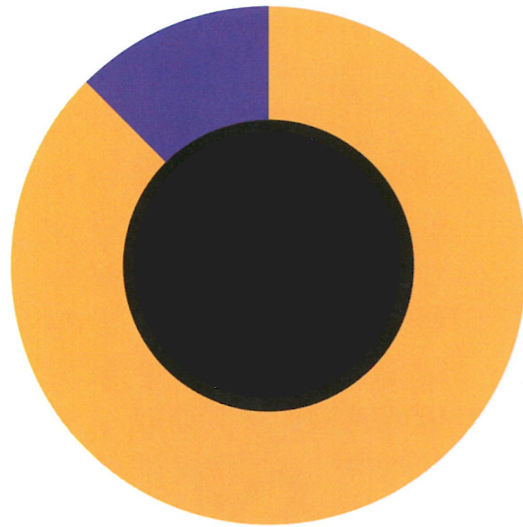

How many hours in a 24-hour day do animals sleep?

2½ hours of sleep