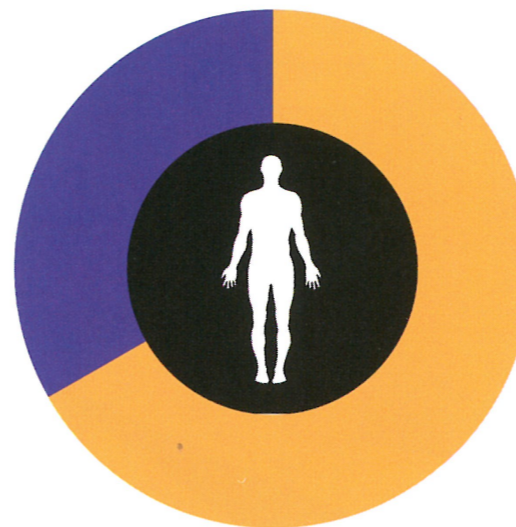

18 hours of sleep

20 hours of sleep

How many hours in a 24-hour day do animals sleep?

2½ hours of sleep

3½ hours of sleep

human 8 hours of sleep

dog 10½ hours of sleep

cat 13 hours of sleep