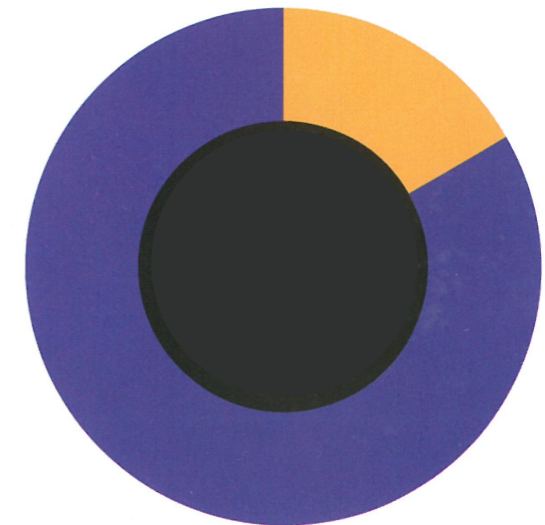

20 hours of sleep