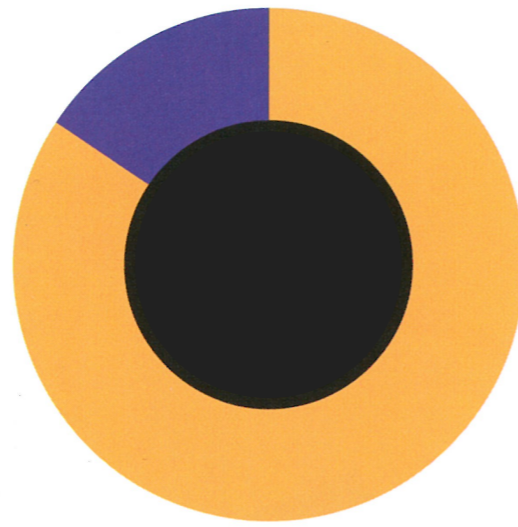

15 hours of sleep

3½ hours of sleep