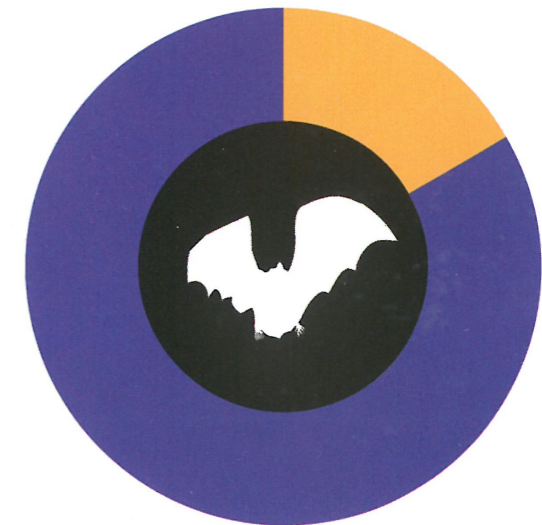

human 8 hours of sleep

dog 10½ hours of sleep

cat 13 hours of sleep

squirrel 15 hours of sleep

python 18 hours of sleep

brown bat 20 hours of sleep

How many hours in a 24-hour day do animals sleep?

giraffe 2½ hours of sleep