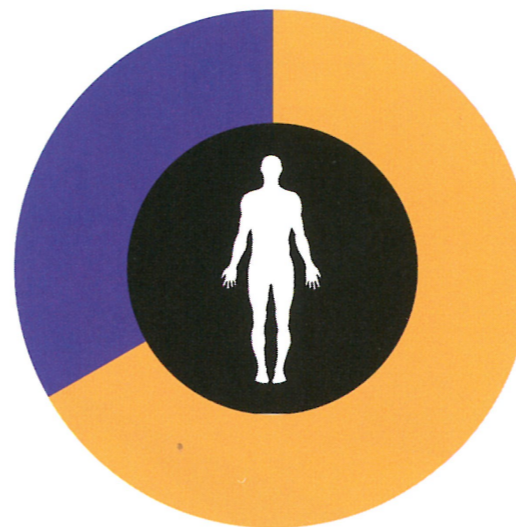

cat 13 hours of sleep

squirrel 15 hours of sleep

python 18 hours of sleep

20 hours of sleep

How many hours in a 24-hour day do animals sleep?

2½ hours of sleep

elephant 3½ hours of sleep

human 8 hours of sleep