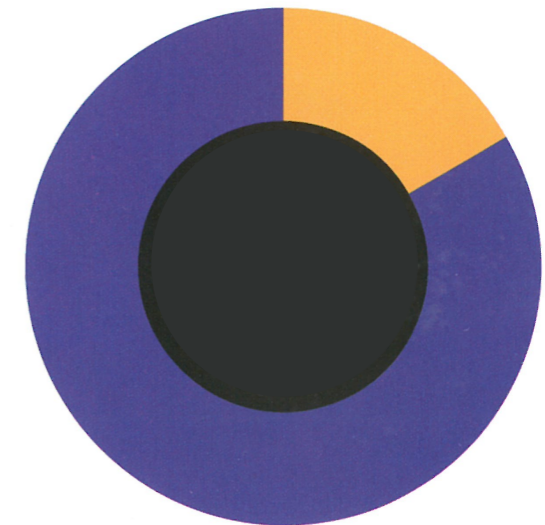

dog 10½ hours of sleep

cat 13 hours of sleep

squirrel 15 hours of sleep

python 18 hours of sleep

brown bat 20 hours of sleep

How many hours in a 24-hour day do animals sleep?

2½ hours of sleep

3½ hours of sleep