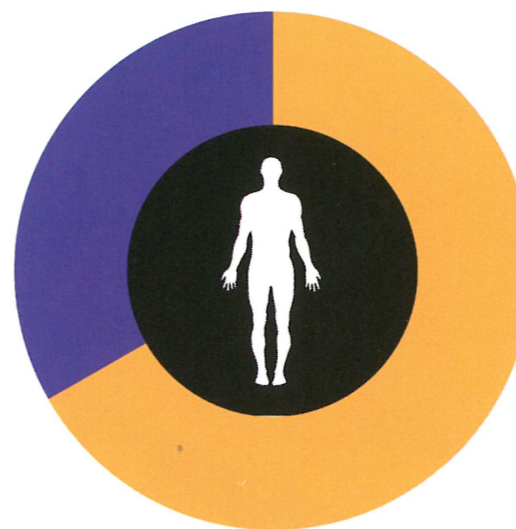

3½ hours of sleep

8 hours of sleep

10½ hours of sleep

13 hours of sleep

15 hours of sleep

18 hours of sleep

20 hours of sleep

How many hours in a 24-hour day do animals sleep?

2½ hours of sleep

3½ hours of sleep

human 8 hours of sleep

10½ hours of sleep

13 hours of sleep

15 hours of sleep

18 hours of sleep

20 hours of sleep