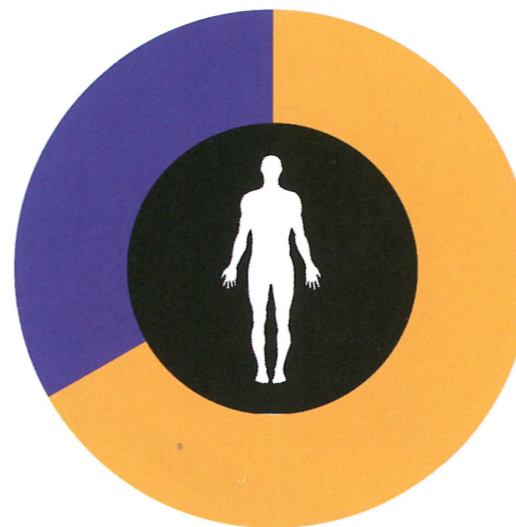

squirrel 15 hours of sleep

18 hours of sleep

20 hours of sleep

How many hours in a 24-hour day do animals sleep?

2½ hours of sleep

3½ hours of sleep

human 8 hours of sleep

dog 10½ hours of sleep