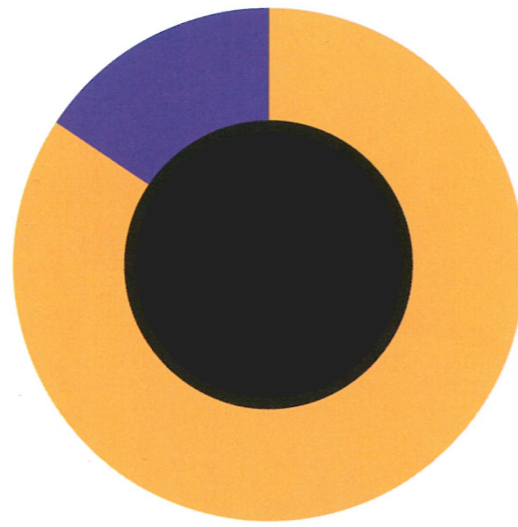

squirrel 15 hours of sleep

18 hours of sleep

20 hours of sleep

How many hours in a 24-hour day do animals sleep?

2½ hours of sleep

3½ hours of sleep

human 8 hours of sleep

dog 10½ hours of sleep